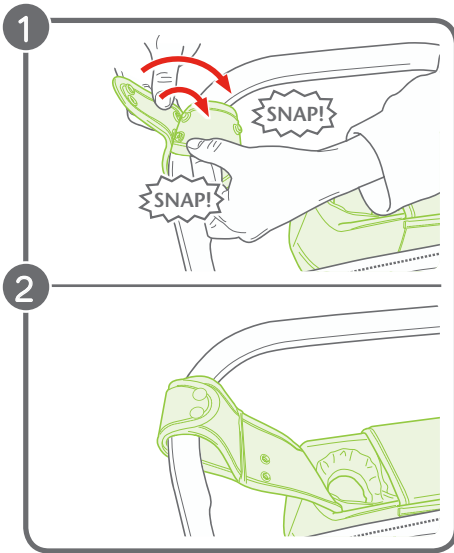

- CITY MINI' DOUBLE
- CITY MINI'GT DOUBLE
- SUMMIT X3 DOUBLE