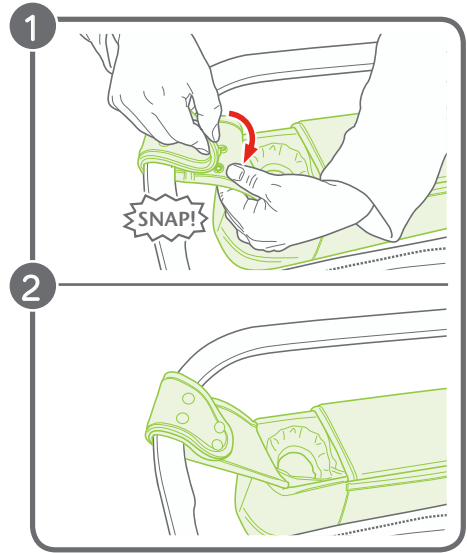

- CITY PREMIER
- CITY SELECT
- CITY SELECT LUX
- CITY TOUR LUX